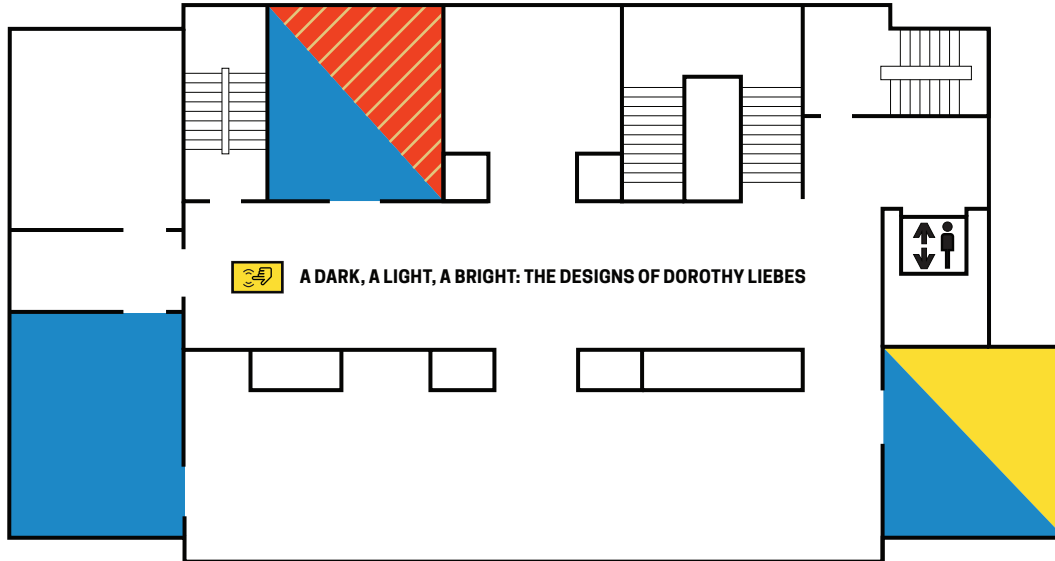

COOPER HEWITT ACCESSIBILITY

- QUIET AND LESS CROWDED SPACES
- TACTILE ENGAGEMENT SPACE
- HIGH VOLUME SENSORY INFORMATION
- NATURAL AND LOW LIGHT SPACES

GROUND FLOOR

FIRST FLOOR

- QUIET AND LESS CROWDED SPACES
- TACTILE ENGAGEMENT SPACE
- HIGH VOLUME SENSORY INFORMATION
- NATURAL AND LOW LIGHT SPACES

SECOND FLOOR

THIRD FLOOR

These are based on a typical weekend at the museum.