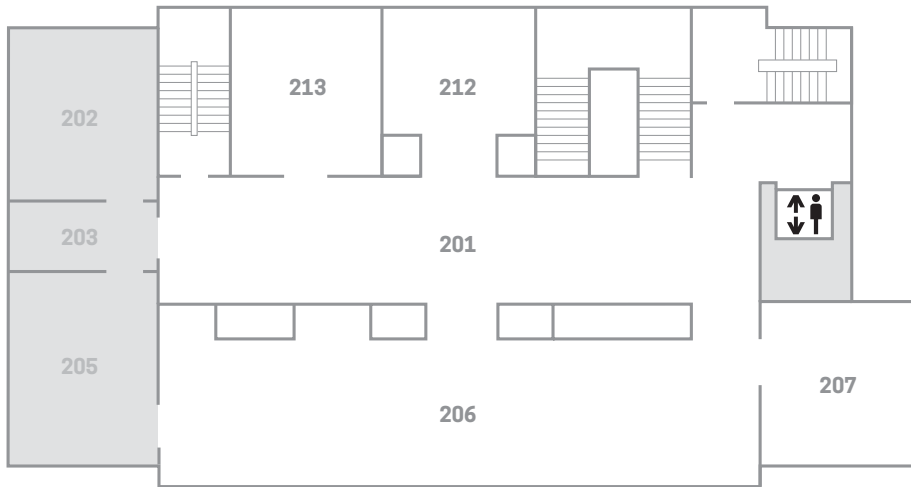

Andrew Carnegie Mansion Tour
2nd and 4th Fridays

2 FLOOR

ACQUIRED! SHAPING THE NATIONAL DESIGN COLLECTION

Through September 2, 2024

Galleries 201, 206, 207, 212, and 213

3 FLOOR

AN ATLAS OF ES DEVLIN

Through August 11, 2024