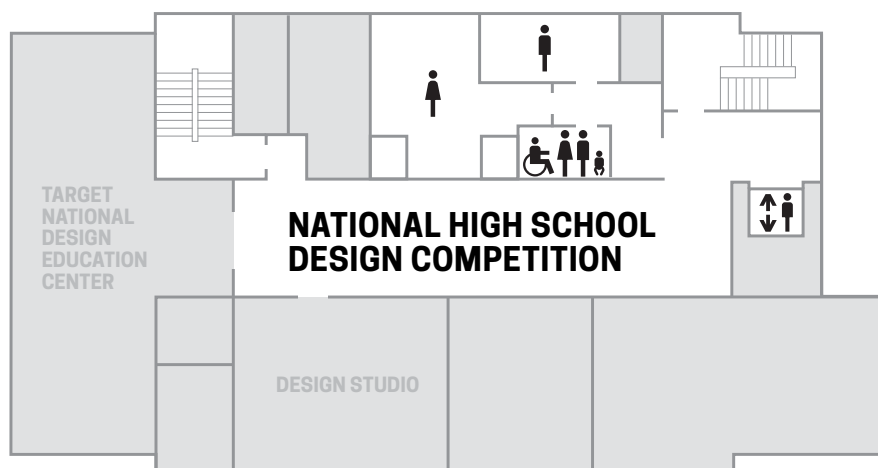

VISITOR GUIDE

COOPER HEWITT

Smithsonian Design Museum

1 FLOOR

GIVE ME A SIGN: THE LANGUAGE OF SYMBOLS

Through September 2, 2024
Galleries 105-109

GROUND FLOOR

PUBLIC TOURS

2nd and 4th Fridays, 1:30 p.m.

2 FLOOR

GALLERY IS CLOSED FOR INSTALLATION.

ACQUIRED! SHAPING THE NATIONAL DESIGN COLLECTION OPENS MARCH 16, 2024

3 FLOOR

AN ATLAS OF ES DEVLIN

Through August 11, 2024

 Waiting area