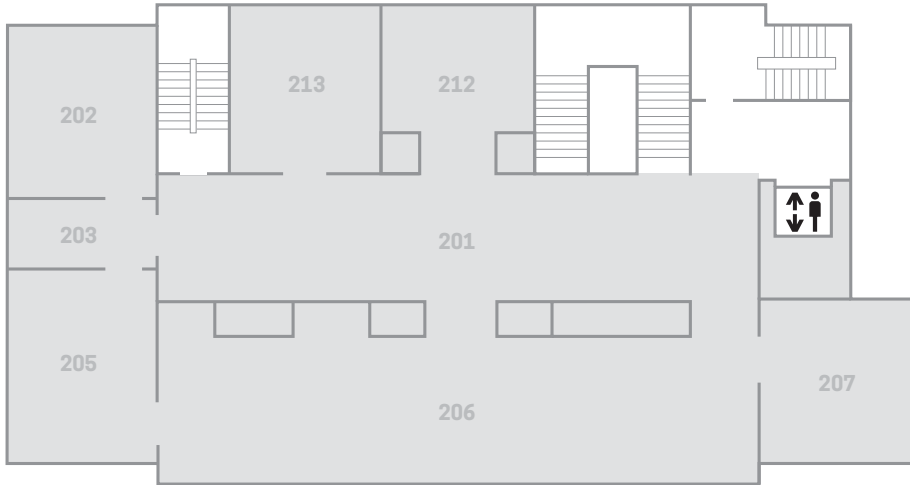

2nd and 4th Fridays, 1:30 p.m.

2 FLOOR

GALLERY IS CLOSED FOR INSTALLATION.

ACQUIRED! SHAPING THE NATIONAL DESIGN COLLECTION OPENS MARCH 16, 2024

3 FLOOR

AN ATLAS OF ES DEVLIN

Through August 11, 2024

 Waiting area