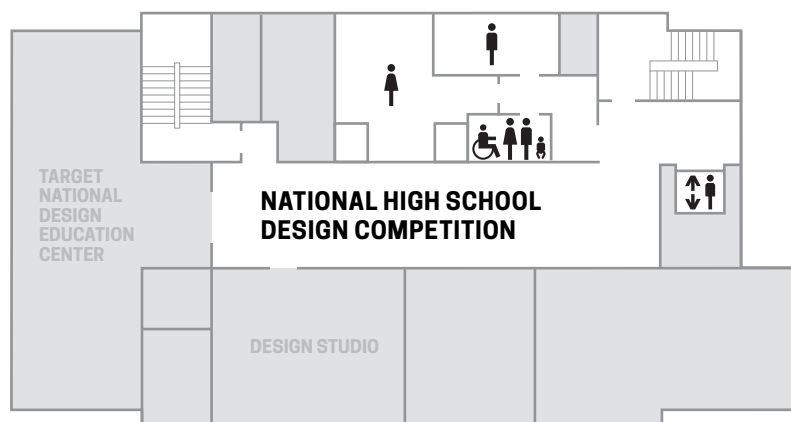

VISITOR GUIDE

**COOPER
HEWITT**

Smithsonian Design Museum

1 FLOOR

GIVE ME A SIGN: THE LANGUAGE OF SYMBOLS

Through August 11, 2024
Galleries 105-109

GROUND FLOOR

PUBLIC TOURS (DAILY, 1:30 P.M.)