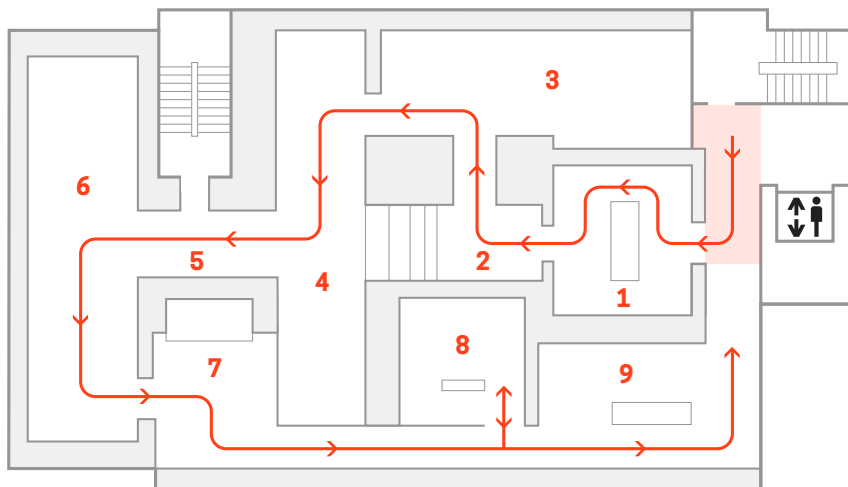

Andrew Carnegie Mansion Tour
2nd and 4th Fridays

2 FLOOR

ACQUIRED! SHAPING THE NATIONAL DESIGN COLLECTION

Through September 2, 2024

Galleries 201, 206, 207, 212, and 213

3 FLOOR

AN ATLAS OF ES DEVLIN

Through August 11, 2024

 Waiting area

- | | | |
|--------------------------|--|---------------------------|
| 1 Studio | 4 Studies | 7 Theater in a Box |
| 2 Iris | 5 Forms | 8 Films |
| 3 Archive Unboxed | 6 Portraiture and Participation | 9 Book Unbound |