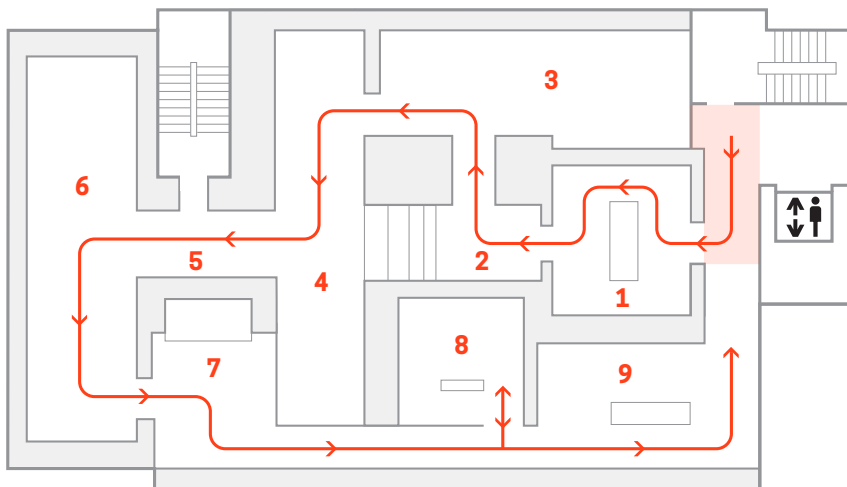

2nd and 4th Fridays, 1:30 p.m.

2 FLOOR

GALLERY IS CLOSED FOR INSTALLATION.

ACQUIRED! SHAPING THE NATIONAL DESIGN COLLECTION OPENS MARCH 16, 2024

3 FLOOR

AN ATLAS OF ES DEVLIN

Through August 11, 2024

 Waiting area

- | | | |
|--------------------------|--|---------------------------|
| 1 Studio | 4 Studies | 7 Theater in a Box |
| 2 Iris | 5 Forms | 8 Films |
| 3 Archive Unboxed | 6 Portraiture and Participation | 9 Book Unbound |