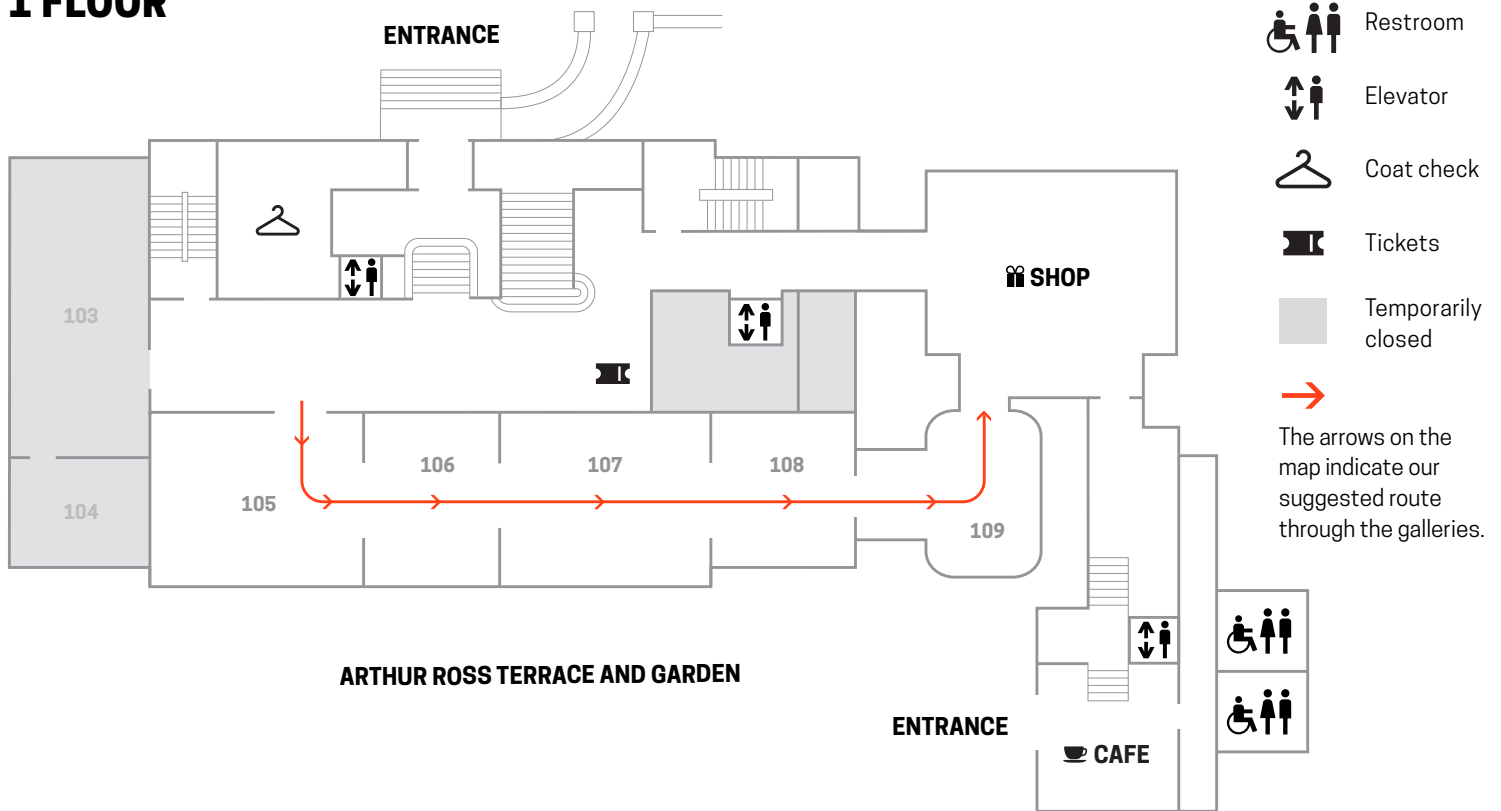

VISITOR GUIDE

COOPER HEWITT

Smithsonian Design Museum

1 FLOOR

GIVE ME A SIGN: THE LANGUAGE OF SYMBOLS

Through September 2, 2024
Galleries 105-109

GROUND FLOOR

PUBLIC TOURS

2nd and 4th Fridays, 1:30 p.m.

2 FLOOR

GALLERY IS CLOSED FOR INSTALLATION.

ACQUIRED! SHAPING THE NATIONAL DESIGN COLLECTION OPENS MARCH 16, 2024

3 FLOOR

AN ATLAS OF ES DEVLIN

Through August 11, 2024

 Waiting area