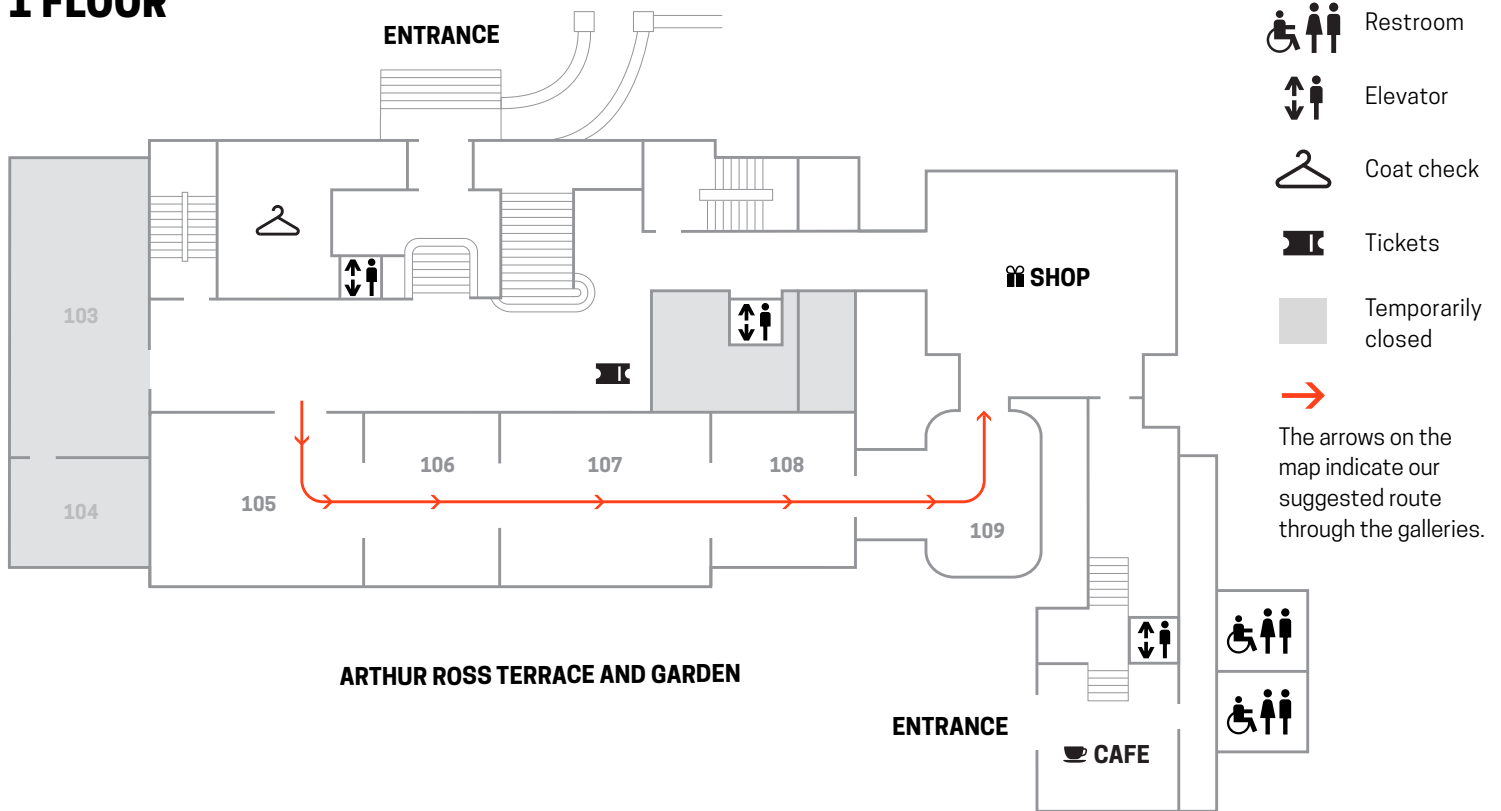

VISITOR GUIDE

**COOPER
HEWITT**

Smithsonian Design Museum

1 FLOOR

GIVE ME A SIGN: THE LANGUAGE OF SYMBOLS

Through August 11, 2024
Galleries 105-109

GROUND FLOOR

PUBLIC TOURS (DAILY, 1:30 P.M.)

Andrew Carnegie Mansion Tour
2nd and 4th Fridays

2 FLOOR

ACQUIRED! SHAPING THE NATIONAL DESIGN COLLECTION

Through September 2, 2024

Galleries 201, 206, 207, 212, and 213

3 FLOOR

AN ATLAS OF ES DEVLIN

Through August 11, 2024

 Waiting area

- | | | |
|--------------------------|--|---------------------------|
| 1 Studio | 4 Studies | 7 Theater in a Box |
| 2 Iris | 5 Forms | 8 Films |
| 3 Archive Unboxed | 6 Portraiture and Participation | 9 Book Unbound |