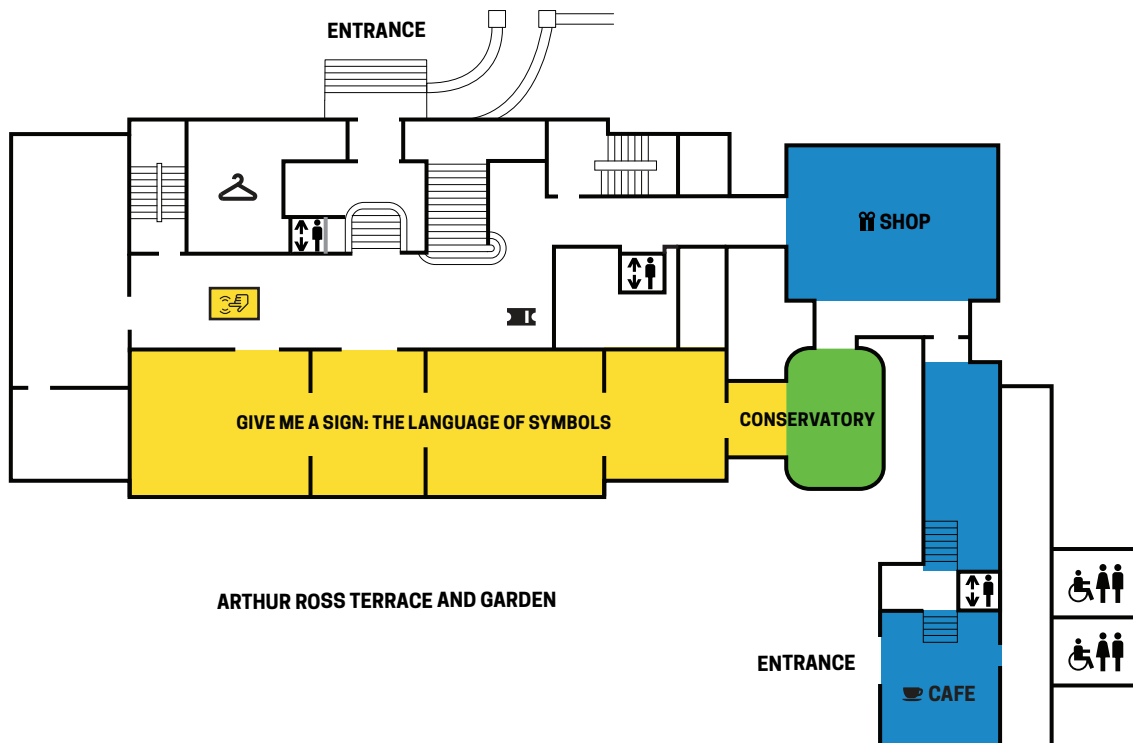

COOPER HEWITT ACCESSIBILITY

- QUIET AND LESS CROWDED SPACES
- TACTILE ENGAGEMENT SPACE
- HIGH VOLUME SENSORY INFORMATION
- NATURAL AND LOW LIGHT SPACES

GROUND FLOOR

FIRST FLOOR

- QUIET AND LESS CROWDED SPACES
- TACTILE ENGAGEMENT SPACE
- HIGH VOLUME SENSORY INFORMATION
- NATURAL AND LOW LIGHT SPACES

SECOND FLOOR

THIRD FLOOR

These are based on a typical weekend at the museum.