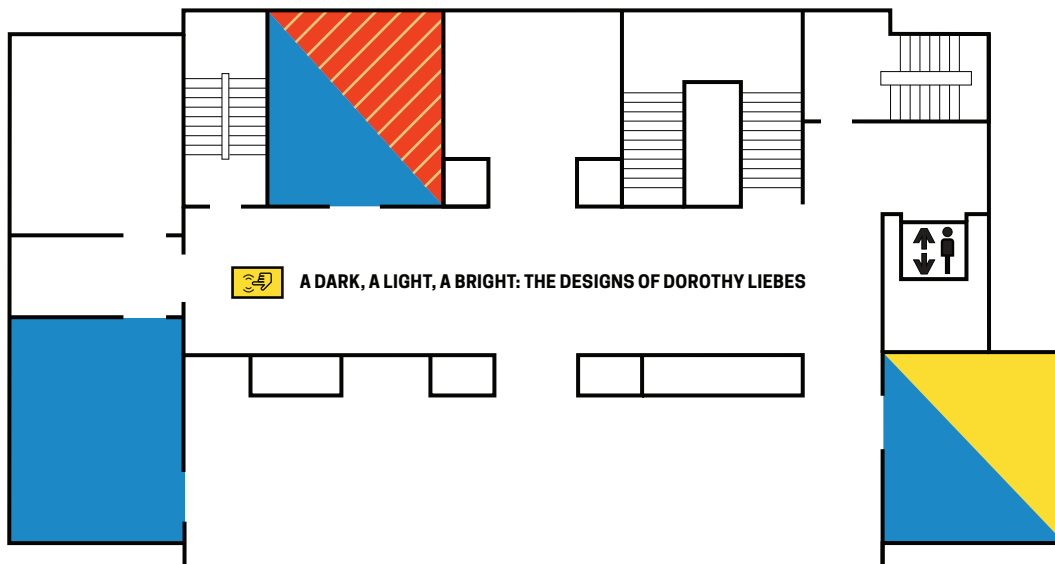

COOPER HEWITT ACCESSIBILITY

- QUIET AND LESS CROWDED SPACES
- TACTILE ENGAGEMENT SPACE
- HIGH VOLUME SENSORY INFORMATION
- NATURAL AND LOW LIGHT SPACES

GROUND FLOOR

FIRST FLOOR

- QUIET AND LESS CROWDED SPACES
- TACTILE ENGAGEMENT SPACE
- HIGH VOLUME SENSORY INFORMATION
- NATURAL AND LOW LIGHT SPACES

SECOND FLOOR

THIRD FLOOR

These are based on a typical weekend at the museum.